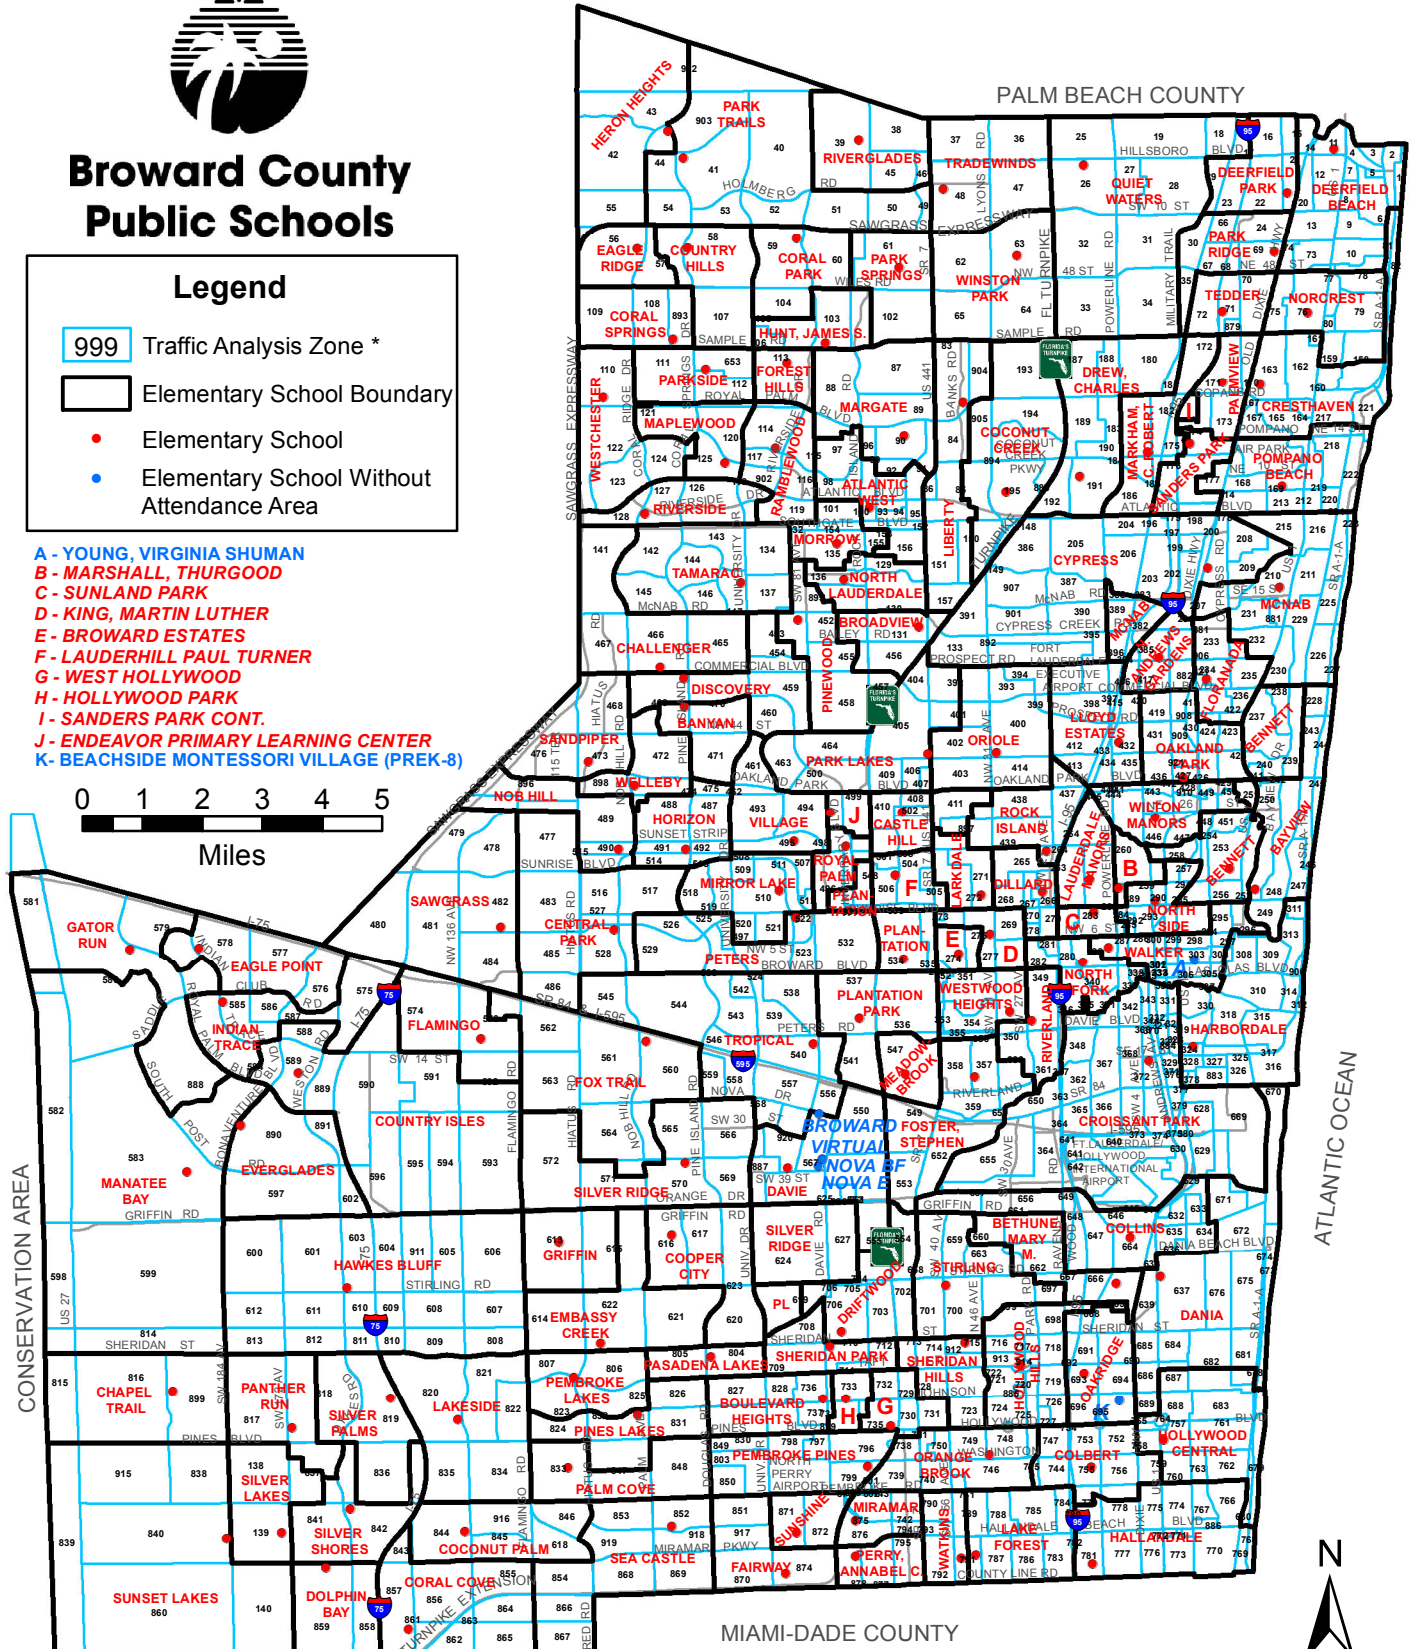

2011-2012 ELEMENTARY SCHOOL BOUNDARIES

Traffic Analysis Zones

Broward County Public Schools

Legend

- 999 Traffic Analysis Zone *
- Elementary School Boundary
- Elementary School
- Elementary School Without Attendance Area

- A - YOUNG, VIRGINIA SHUMAN
- B - MARSHALL, THURGOOD
- C - SUNLAND PARK
- D - KING, MARTIN LUTHER
- E - BROWARD ESTATES
- F - LAUDERHILL PAUL TURNER
- G - WEST HOLLYWOOD
- H - HOLLYWOOD PARK
- I - SANDERS PARK CONT.
- J - ENDEAVOR PRIMARY LEARNING CENTER
- K - BEACHSIDE MONTESSORI VILLAGE (PREK-8)

* 2010 Traffic Analysis Zone data provided by Broward Metropolitan Planning Organization (MPO)